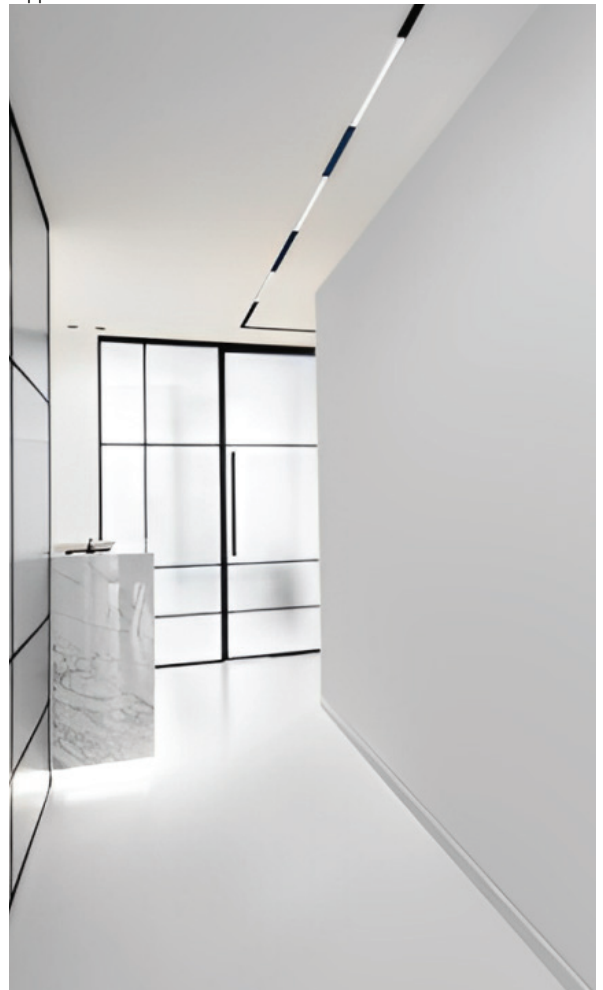

# WALL WASHER

Inground Light | Wall Washer

### Wall Washer

Model : ZERN-ASMG17001-6W

Dimension ( mm )

Model : ZERN-ASMG17001-12W

Dimension ( mm )

Application

- \* Easy maintenance
- Modular LED for easy replacement
- Opening and closing possible of LED module part and power supply part
- Customizable beam angle
- Temperature max 50°