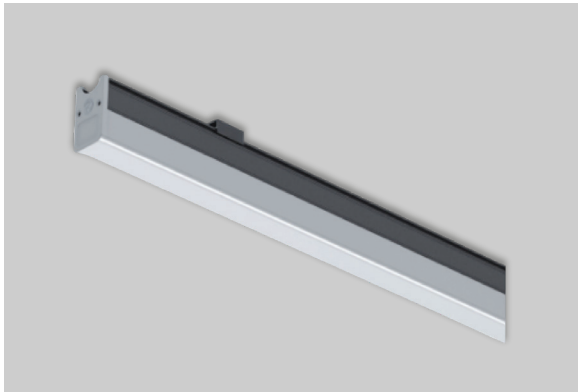

# WALL WASHER

Inground Light | Wall Washer

Model : ZERN-ASMG17001-6W

Dimension ( mm )

Model : ZERN-ASMG17001-12W

Dimension ( mm )

Application

- \* Easy maintenance
- Modular LED for easy replacement
- Opening and closing possible of LED module part and power supply part
- Customizable beam angle
- Temperature max 50°