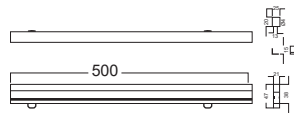

Model : ZERN-ASMG17001-6W

Dimension ( mm )

Model : ZERN-ASMG17001-12W

Dimension ( mm )

Application

- \* Easy maintenance
- Modular LED for easy replacement
- Opening and closing possible of LED module part and power supply part
- Customizable beam angle
- Temperature max 50°