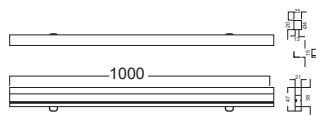

Model : ZERN-ASMG17001-6W

Dimension ( mm )

Model : ZERN-ASMG17001-12W

Dimension ( mm )

Application

- \* Easy maintenance
- Modular LED for easy replacement
- Opening and closing possible of LED module part and power supply part
- Customizable beam angle
- Temperature max 50°